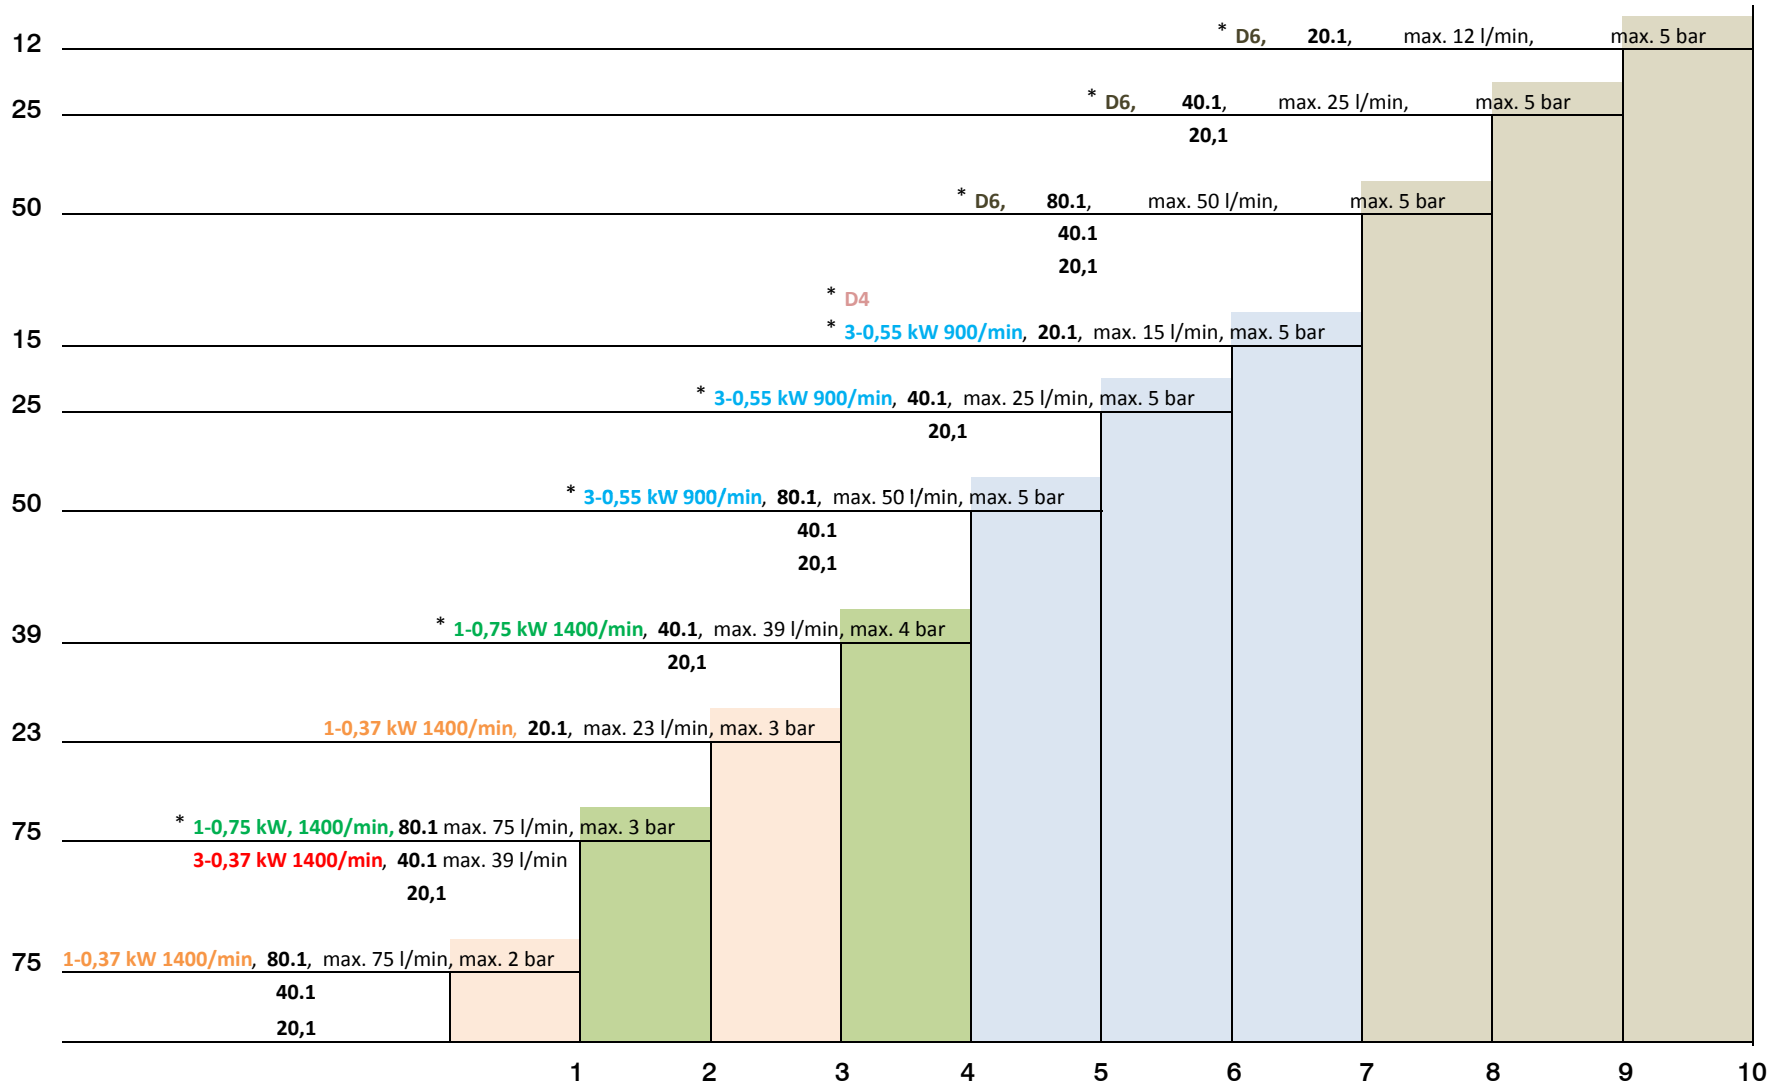

MAX. HYDRAULIC PERFORMANCE OF THE PUMP SB-DS-PTFE

depending on viscosity and selected motor

Capacity
max. l/min